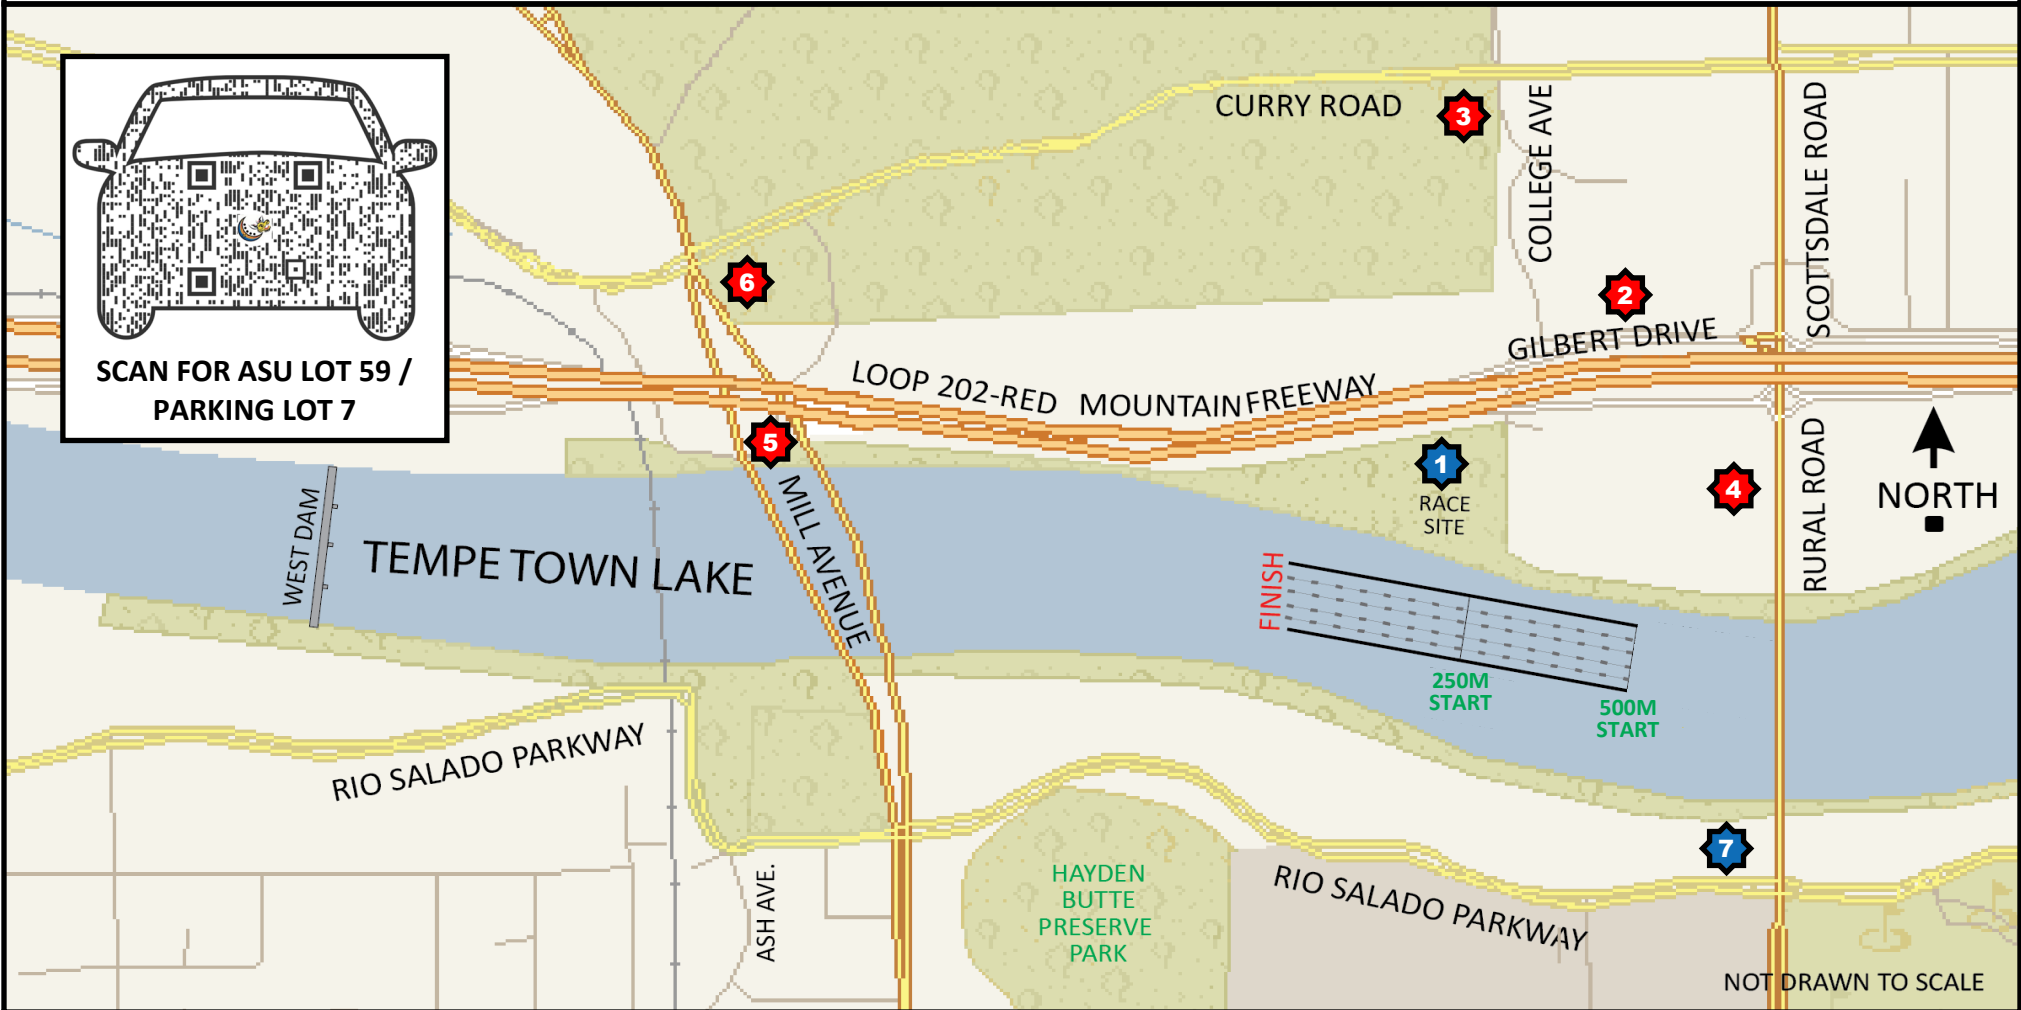

18th Annual Arizona Dragon Boat Festival

March 23-24, 2024 ✨ Tempe Town Lake - North Side

SCAN FOR ASU LOT 59 /
PARKING LOT 7

PARKING LOTS WITHIN WALKING DISTANCE (< 1-MILE):

1. TEMPE TOWN LAKE MARINA 550 E. Tempe Town Lake	4. WATERMARK PARKING 430 N. Scottsdale Road
2. WILSON ELECTRIC PARKING LOT 600 E. Gilbert Road	5. RIO SALADO OPS CENTER 620 N. Mill Avenue
3. PAPAGO PARK SW Corner of Curry Road & College Avenue	6. MOEUR PARK 715 N. Mill Avenue

PARKING LOT WITH SHUTTLE SERVICE:

7. **ASU LOT 59 PARKING LOT**
NE of Packard Drive & Rio Salado Parkway
ONLY PARKING SITE 7 will have a shuttle running from/to the race site every 15 minutes from 5:30 am to 5:50 pm on only Saturday.

ALL PARKING WILL BE AT YOUR OWN RISK.