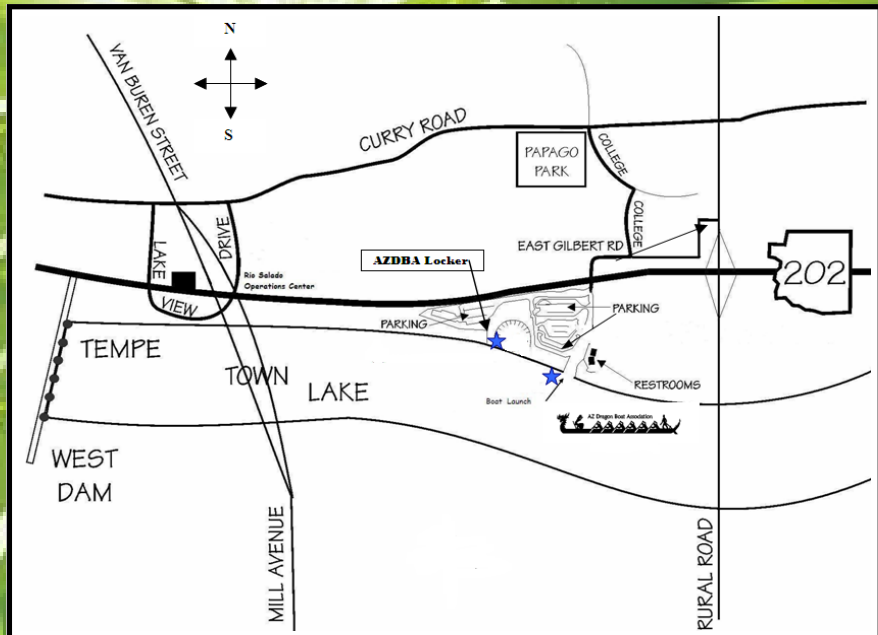

2017 Arizona Dragon Boat Festival

Volunteers Needed

(Adults, young adults and kids ages 14 years and up)

Tempe Town Lake Marina

Fri, Sat & Sun: (3/24-3/26)

Anytime between 6:00AM to 6:00PM

Types of Duties:

Team Marshaling / Boat Ramp
Kidz Lair / Runners
Parking / Surveys
Setup / Cleanup

- ★ The Marina is located on north side of Tempe Town Lake - south of the 202, between Mill Avenue and Rural Road.
- ★ Directions: From AZ-202, exit at Scottsdale Road and go NORTH. Turn WEST on Gilbert Road (first left) and follow the road to the Marina. If you miss Gilbert Road, turn WEST onto Curry Road, turn SOUTH onto College Avenue, and follow the signs to the Marina.